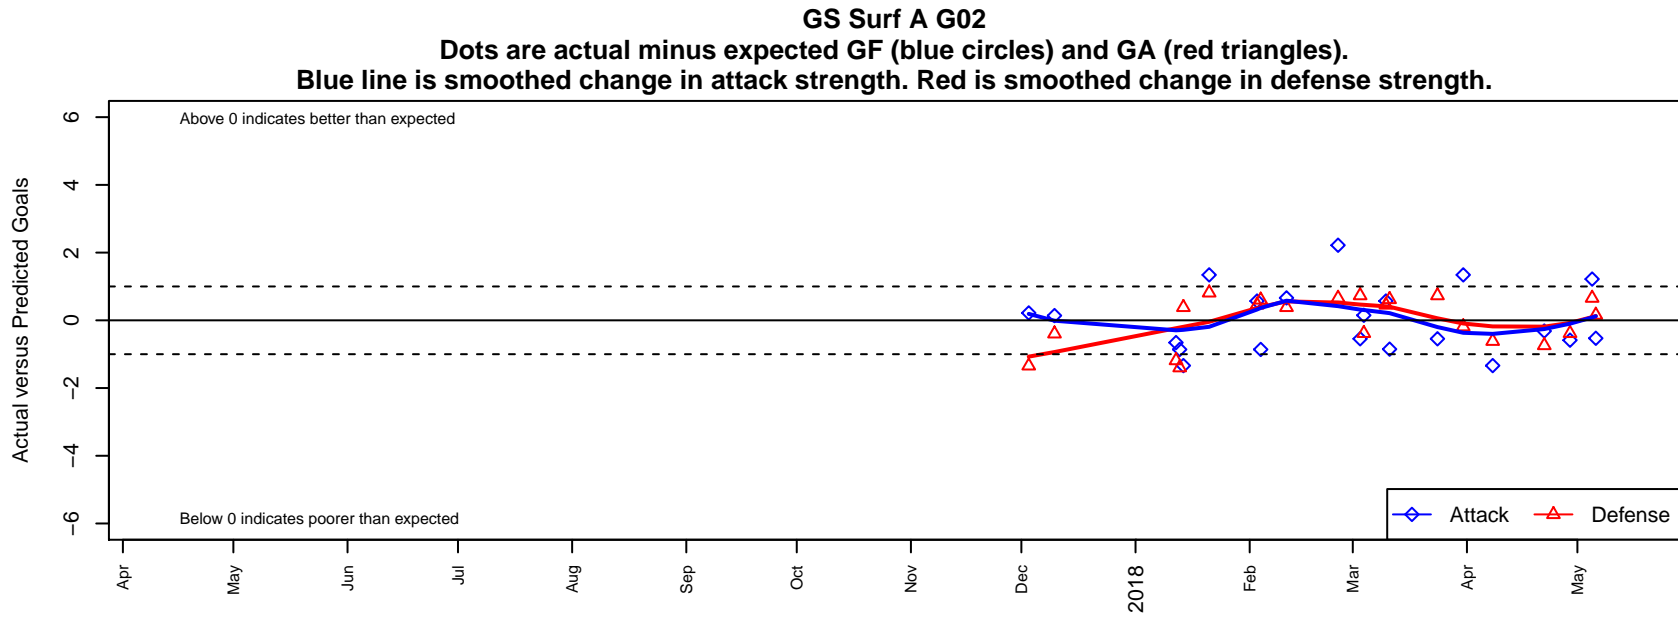

**attack and defense variance (black dot)
relative to other teams
and top 10 in region**

**attack and defense rating
relative to others at age
and all opponents in last 13 months**

GS Surf A G02

Greater Seattle Surf
Bothel, WA
G02 total strength=1568
attack=10.31 defense=19.93
fall league = RCL G02 Div 2

alt names used:
GS Surf G02 A
Greater Seattle Surf SC
GS Surf G02 A

Venues played:
2017 RCL G02 Div 2
2017 PacNW Winter Classic 2002 Showcase P
2017 WYS Championship G02