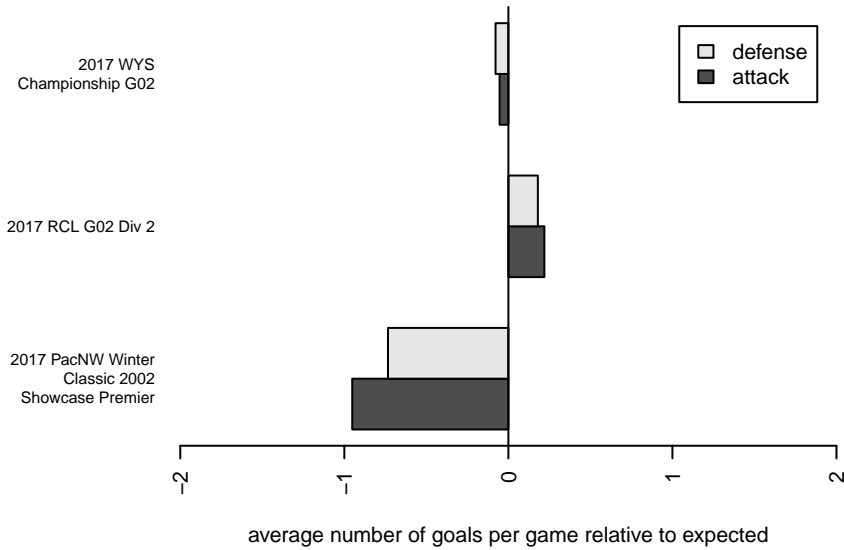

Performance relative to 13 month average