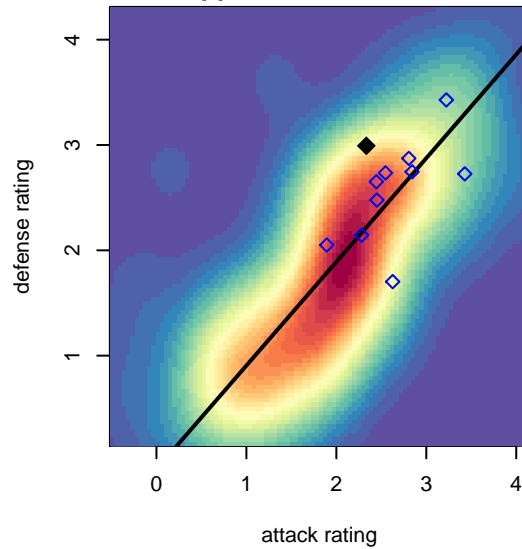

**attack and defense rating
relative to others at age
and all opponents in last 13 months**