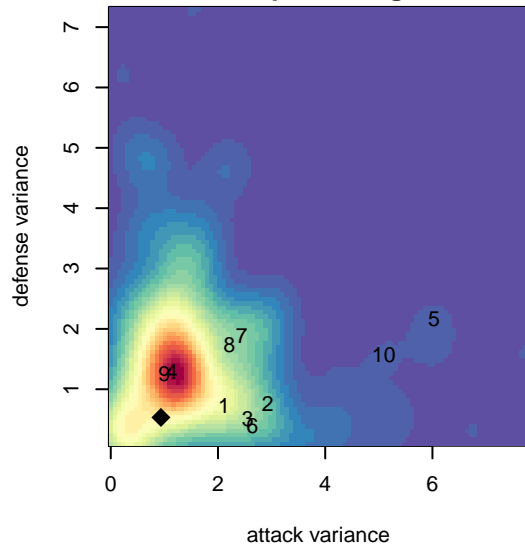

## GS Surf A G02

Greater Seattle Surf  
 Bothel, WA  
 G02 total strength=1568  
 attack=10.31 defense=19.93  
 fall league = RCL G02 Div 2

alt names used:  
 GS Surf G02 A  
 Greater Seattle Surf SC  
 GS Surf G02 A

Venues played:  
 2017 RCL G02 Div 2  
 2017 PacNW Winter Classic 2002 Showcase P  
 2017 WYS Championship G02

**attack and defense variance (black dot)  
relative to other teams  
and top 10 in region**