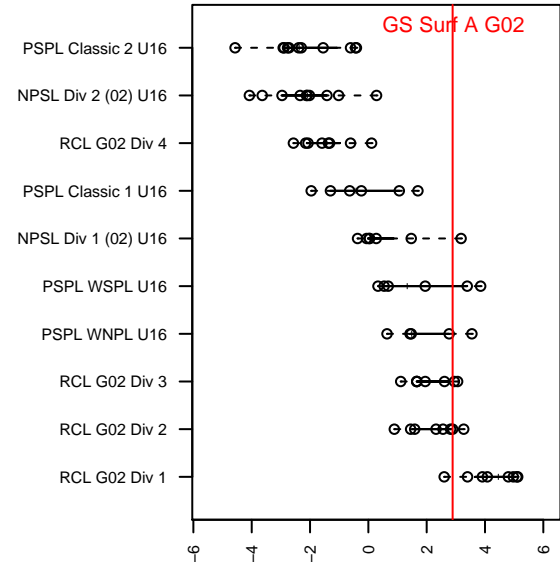

**attack and defense rating
relative to others at age
and all opponents in last 13 months**